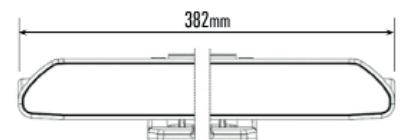

Horizontal: 42°
Vertical: 15°
(2% of peak)

TECHNICAL SPECIFICATIONS

E-MARK REF	37.5
VOLTAGE RANGE	9V - 32V
RAW LUMENS	8100
BEAM PATTERN	Wide
BEAM DISTANCE (0.25LX)	796m
# HIGH POWER LEDS	12
POWER CONSUMPTION	84 Watts
CURRENT DRAW [†]	5.8 Amps
LED LIFE	50,000 Hrs*
WEIGHT	800g

* LED Manufacturers Specifications †At 14.4 Volts

MOUNTING OPTIONS:

(Centre Mount kit sold separately)

(Anti-theft fasteners included)

LAZER LAMPS LTD

Units 1+2, Harlow Mill Business Centre, Riverway, Harlow, Essex. CM20 2FD. UK