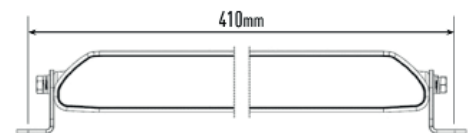

Horizontal: 42°
Vertical: 15°
(2% of peak)

TECHNICAL SPECIFICATIONS

E-MARK REF	37.5
VOLTAGE RANGE	9V - 32V
RAW LUMENS	8100
BEAM PATTERN	Wide
BEAM DISTANCE (0.25LX)	796m
# HIGH POWER LEDS	12
POWER CONSUMPTION	84 Watts
CURRENT DRAW [†]	5.8 Amps
LED LIFE	50,000 Hrs*
WEIGHT	800g

* LED Manufacturers Specifications †At 14.4 Volts

MOUNTING OPTIONS:

(Centre Mount kit sold separately)

(Anti-theft fasteners included)

LAZER LAMPS LTD

Units 1+2, Harlow Mill Business Centre, Riverway, Harlow, Essex. CM20 2FD. UK