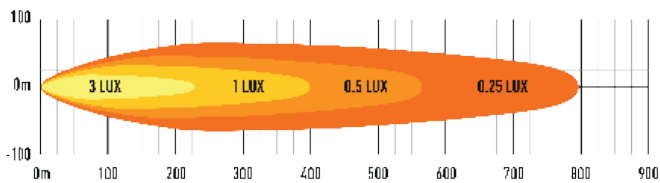

LAZER

HIGH PERFORMANCE LIGHTING

LINEAR-12 ELITE PLUS POSITION LIGHT

Quite simply the ultimate in low profile auxiliary LED lighting, now available with the added styling and safety benefits of integrated Position Light function. The Linear-12 Elite with position light provides astonishing levels of light output, optimised for everyday road use, where either space is a limiting factor in regards any installation, or the preference is for a sleek, aerodynamic solution to get noticed more at night than during the day. The Linear-12 Elite with position light utilises a combination of highly efficient 3W LEDs, the same as used in our 2018 WRC lighting solutions, which together deliver 8,100 lumens, and 1 lux to 400m.

HIGH PERFORMANCE LED DRIVING LAMPS

LINEAR

LINEAR-12 ELITE PLUS POSITION LIGHT

- Combination of highly efficient 3W 'premium bin' LEDs
- Vacuum-metallised optics deliver wide spread of light
- Integrated Position Lights for added safety and improved styling
- Flexible mounting options – anti-theft mounting brackets included
- Sleek, low profile design facilitates installation
- Electronic thermal management
- Designed & manufactured in the UK

Horizontal: 42°
Vertical: 15°
(2% of peak)

TECHNICAL SPECIFICATIONS

E-MARK REF	37.5
VOLTAGE RANGE	9V - 32V
RAW LUMENS	8100
BEAM PATTERN	Wide
BEAM DISTANCE (0.25LX)	796m
# HIGH POWER LEDS	12
POWER CONSUMPTION	84 Watts
CURRENT DRAW [†]	5.8 Amps
LED LIFE	50,000 Hrs*
WEIGHT	800g