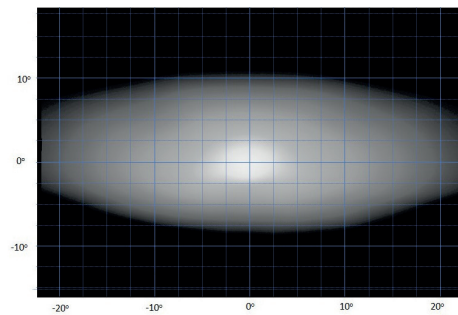

LAZER

HIGH PERFORMANCE LIGHTING

LINEAR-12 ELITE PLUS POSITION LIGHT

Quite simply the ultimate in low profile auxiliary LED lighting, now available with the added styling and safety benefits of integrated Position Light function. The Linear-12 Elite with position light provides astonishing levels of light output, optimised for everyday road use, where either space is a limiting factor in regards any installation, or the preference is for a sleek, aerodynamic solution to get noticed more at night than during the day. The Linear-12 Elite with position light utilises a combination of highly efficient 3W LEDs, the same as used in our 2018 WRC lighting solutions, which together deliver 8,100 lumens, and 1 lux to 400m.

HIGH PERFORMANCE LED DRIVING LAMPS

LINEAR

LINEAR-12 ELITE PLUS POSITION LIGHT

- Combination of highly efficient 3W 'premium bin' LEDs
- Vacuum-metallised optics deliver wide spread of light
- Integrated Position Lights for added safety and improved styling
- Flexible mounting options – anti-theft mounting brackets included
- Sleek, low profile design facilitates installation
- Electronic thermal management
- Designed & manufactured in the UK

Horizontal: 42°
Vertical: 15°
(2% of peak)

TECHNICAL SPECIFICATIONS

E-MARK REF	37.5
VOLTAGE RANGE	9V - 32V
RAW LUMENS	8100
BEAM PATTERN	Wide
BEAM DISTANCE (0.25LX)	796m
# HIGH POWER LEDS	12
POWER CONSUMPTION	84 Watts
CURRENT DRAW [†]	5.8 Amps
LED LIFE	50,000 Hrs*
WEIGHT	800g