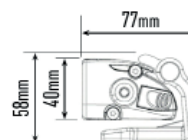

Horizontal: 42°
Vertical: 15°
(2% of peak)

TECHNICAL SPECIFICATIONS

E-MARK REF	37.5
VOLTAGE RANGE	9V - 32V
RAW LUMENS	8100
BEAM PATTERN	Wide
BEAM DISTANCE (0.25LX)	796m
# HIGH POWER LEDS	12
POWER CONSUMPTION	84 Watts
CURRENT DRAW [†]	5.8 Amps
LED LIFE	50,000 Hrs*
WEIGHT	800g

* LED Manufacturers Specifications †At 14.4 Volts

MOUNTING OPTIONS:

(Centre Mount kit sold separately)

(Anti-theft fasteners included)

LAZER LAMPS LTD

Units 1+2, Harlow Mill Business Centre, Riverway, Harlow, Essex. CM20 2FD. UK