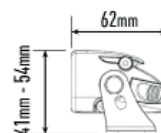

Horizontal: 42°
Vertical: 15°
(2% of peak)

TECHNICAL SPECIFICATIONS

E-MARK REF	37.5
VOLTAGE RANGE	9V - 32V
RAW LUMENS	8100
BEAM PATTERN	Wide
BEAM DISTANCE (0.25LX)	796m
# HIGH POWER LEDS	12
POWER CONSUMPTION	84 Watts
CURRENT DRAW [†]	5.8 Amps
LED LIFE	50,000 Hrs*
WEIGHT	800g

* LED Manufacturers Specifications †At 14.4 Volts

MOUNTING OPTIONS:

(Centre Mount kit sold separately)

(Anti-theft fasteners included)

LAZER LAMPS LTD

Units 1+2, Harlow Mill Business Centre, Riverway, Harlow, Essex. CM20 2FD. UK