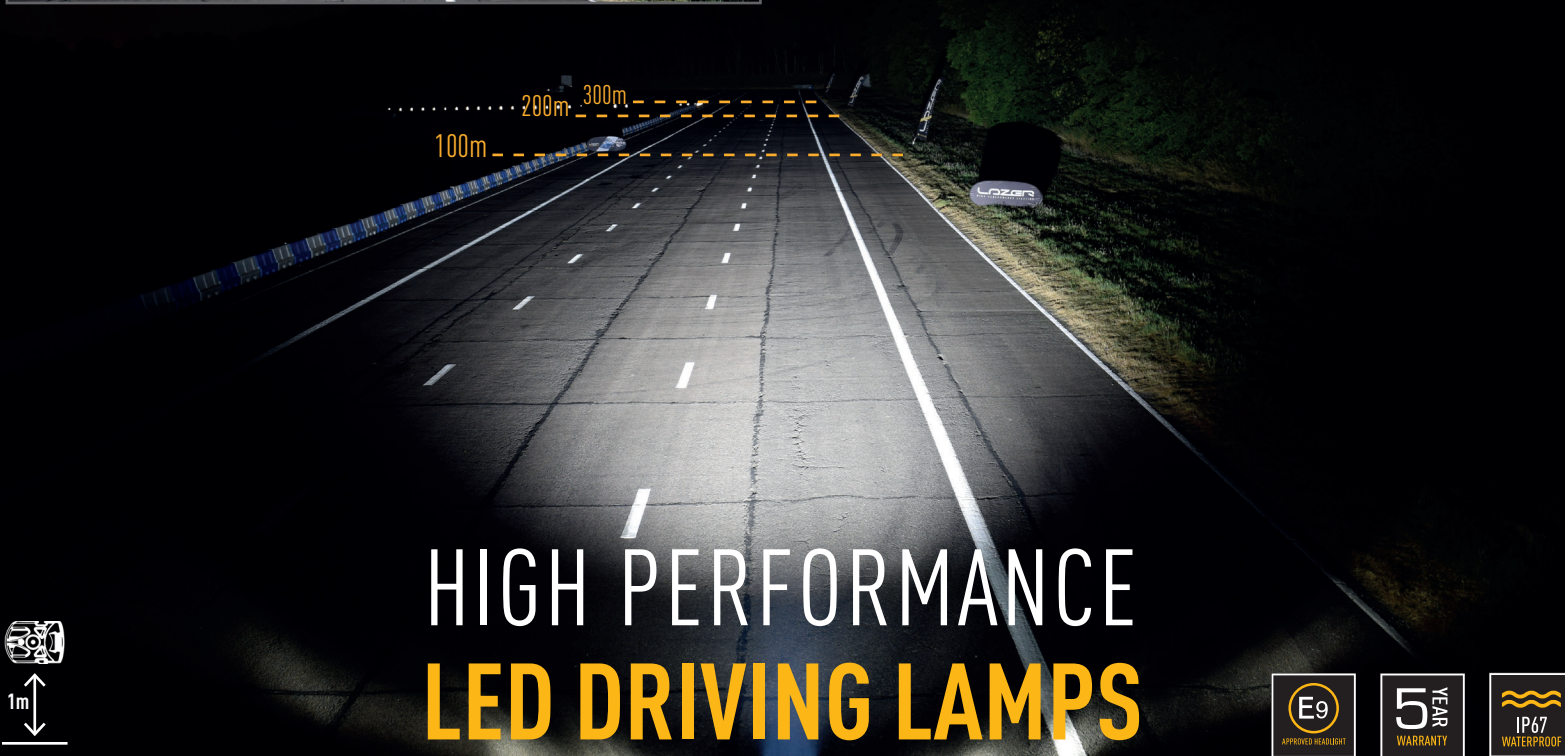

LAZER

HIGH PERFORMANCE LIGHTING

LINEAR-12 ELITE PLUS POSITION LIGHT

Quite simply the ultimate in low profile auxiliary LED lighting, now available with the added styling and safety benefits of integrated Position Light function. The Linear-12 Elite with position light provides astonishing levels of light output, optimised for everyday road use, where either space is a limiting factor in regards any installation, or the preference is for a sleek, aerodynamic solution to get noticed more at night than during the day. The Linear-12 Elite with position light utilises a combination of highly efficient 3W LEDs, the same as used in our 2018 WRC lighting solutions, which together deliver 8,100 lumens, and 1 lux to 400m.

HIGH PERFORMANCE LED DRIVING LAMPS

LINEAR

LINEAR-12 ELITE PLUS POSITION LIGHT

- Combination of highly efficient 3W 'premium bin' LEDs
- Vacuum-metallised optics deliver wide spread of light
- Integrated Position Lights for added safety and improved styling
- Flexible mounting options – anti-theft mounting brackets included
- Sleek, low profile design facilitates installation
- Electronic thermal management
- Designed & manufactured in the UK

Horizontal: 42°
Vertical: 15°
(2% of peak)

TECHNICAL SPECIFICATIONS

E-MARK REF	37.5
VOLTAGE RANGE	9V - 32V
RAW LUMENS	8100
BEAM PATTERN	Wide
BEAM DISTANCE (0.25LX)	796m
# HIGH POWER LEDS	12
POWER CONSUMPTION	84 Watts
CURRENT DRAW [†]	5.8 Amps
LED LIFE	50,000 Hrs*
WEIGHT	800g