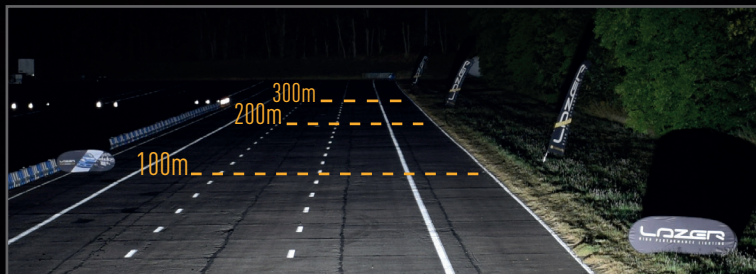

LAZER

HIGH PERFORMANCE LIGHTING

LINEAR-12 ELITE PLUS POSITION LIGHT

Quite simply the ultimate in low profile auxiliary LED lighting, now available with the added styling and safety benefits of integrated Position Light function. The Linear-12 Elite with position light provides astonishing levels of light output, optimised for everyday road use, where either space is a limiting factor in regards any installation, or the preference is for a sleek, aerodynamic solution to get noticed more at night than during the day. The Linear-12 Elite with position light utilises a combination of highly efficient 3W LEDs, the same as used in our 2018 WRC lighting solutions, which together deliver 8,100 lumens, and 1 lux to 400m.

HIGH PERFORMANCE LED DRIVING LAMPS

LINEAR

LINEAR-12 ELITE PLUS POSITION LIGHT

- Combination of highly efficient 3W 'premium bin' LEDs
- Vacuum-metallised optics deliver wide spread of light
- Integrated Position Lights for added safety and improved styling
- Flexible mounting options – anti-theft mounting brackets included
- Sleek, low profile design facilitates installation
- Electronic thermal management
- Designed & manufactured in the UK

Horizontal: 42°
Vertical: 15°
(2% of peak)

TECHNICAL SPECIFICATIONS

E-MARK REF	37.5
VOLTAGE RANGE	9V - 32V
RAW LUMENS	8100
BEAM PATTERN	Wide
BEAM DISTANCE (0.25LX)	796m
# HIGH POWER LEDS	12
POWER CONSUMPTION	84 Watts
CURRENT DRAW [†]	5.8 Amps
LED LIFE	50,000 Hrs*
WEIGHT	800g